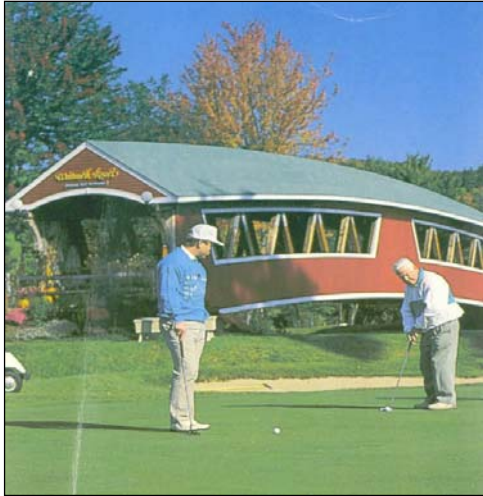

# Wentworth Golf Resort

Wentworth's 18 Hole course, the focus of Jackson Village, combines scenic beauty and competitive play for a most enjoyable golf experience. This picturesque course provides outstanding views of the majestic presidential range and scenic splendor of the Wildcat and Ellis rivers as they meander throughout the course.