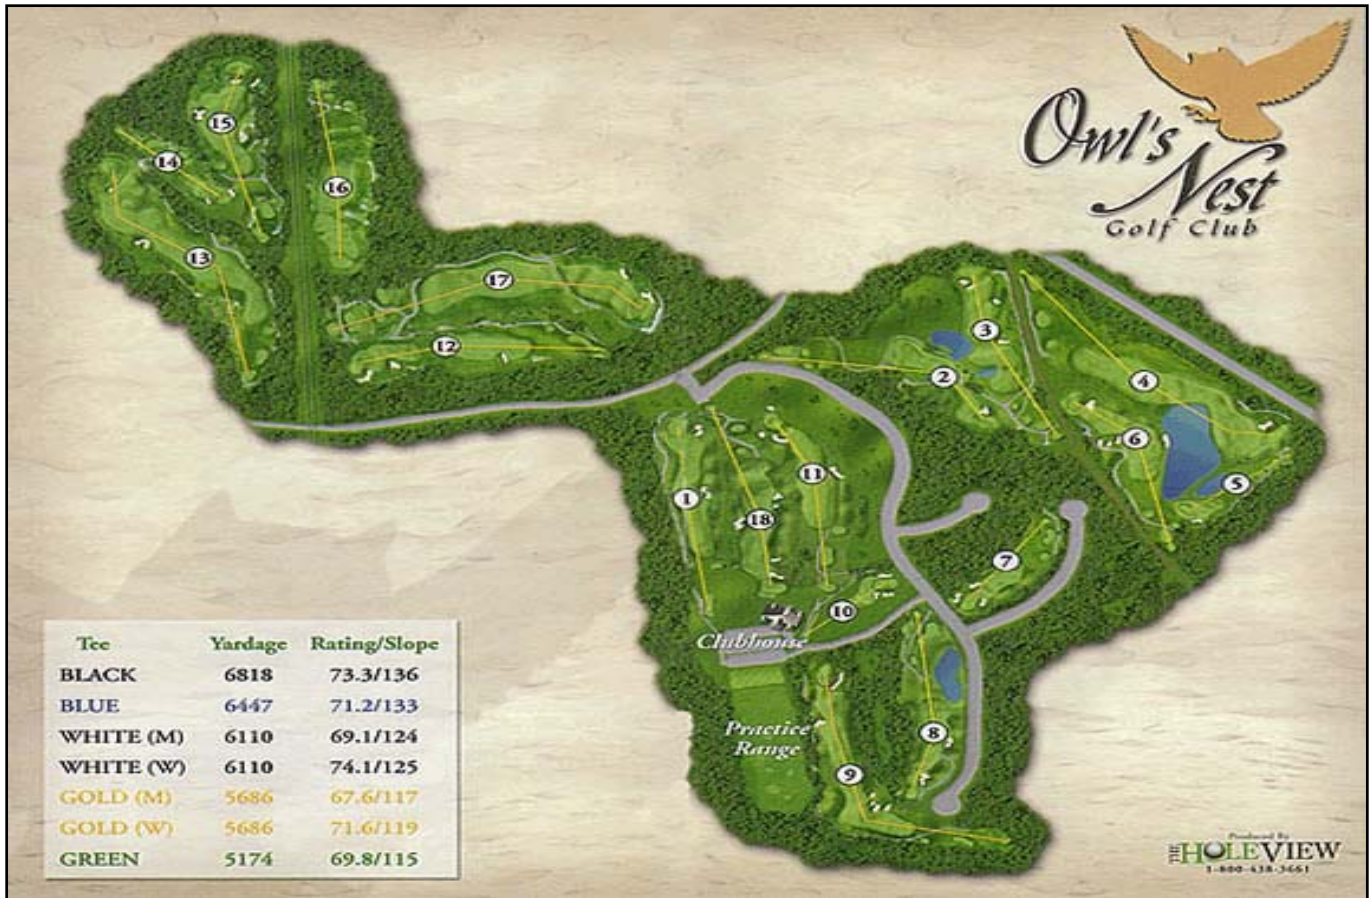

Welcome to the clubhouse at Owl's Nest Golf Club! Surrounded by beautiful mountain views, our clubhouse sits atop an elegant knoll. Our fully-stocked golf shop, with the latest in equipment and golf wear, can satisfy all of your golfing needs while

The Sunset Room, our full service restaurant and tavern, offers fine food and beverages. With more scenic views than you can imagine, a day at Owl's Nest is much more than a day of golf - it is a golfing experience!

Experience great golf.

Directions:
Exit 28 of Interstate 93:
At the bottom of the ramp proceed West on Route 49 for approximately 0.2 miles. Turn right at the Scandinavian Inn on to Owl Street. The course is approximately 1 mile from the junction of Route 49 and Owl Street.